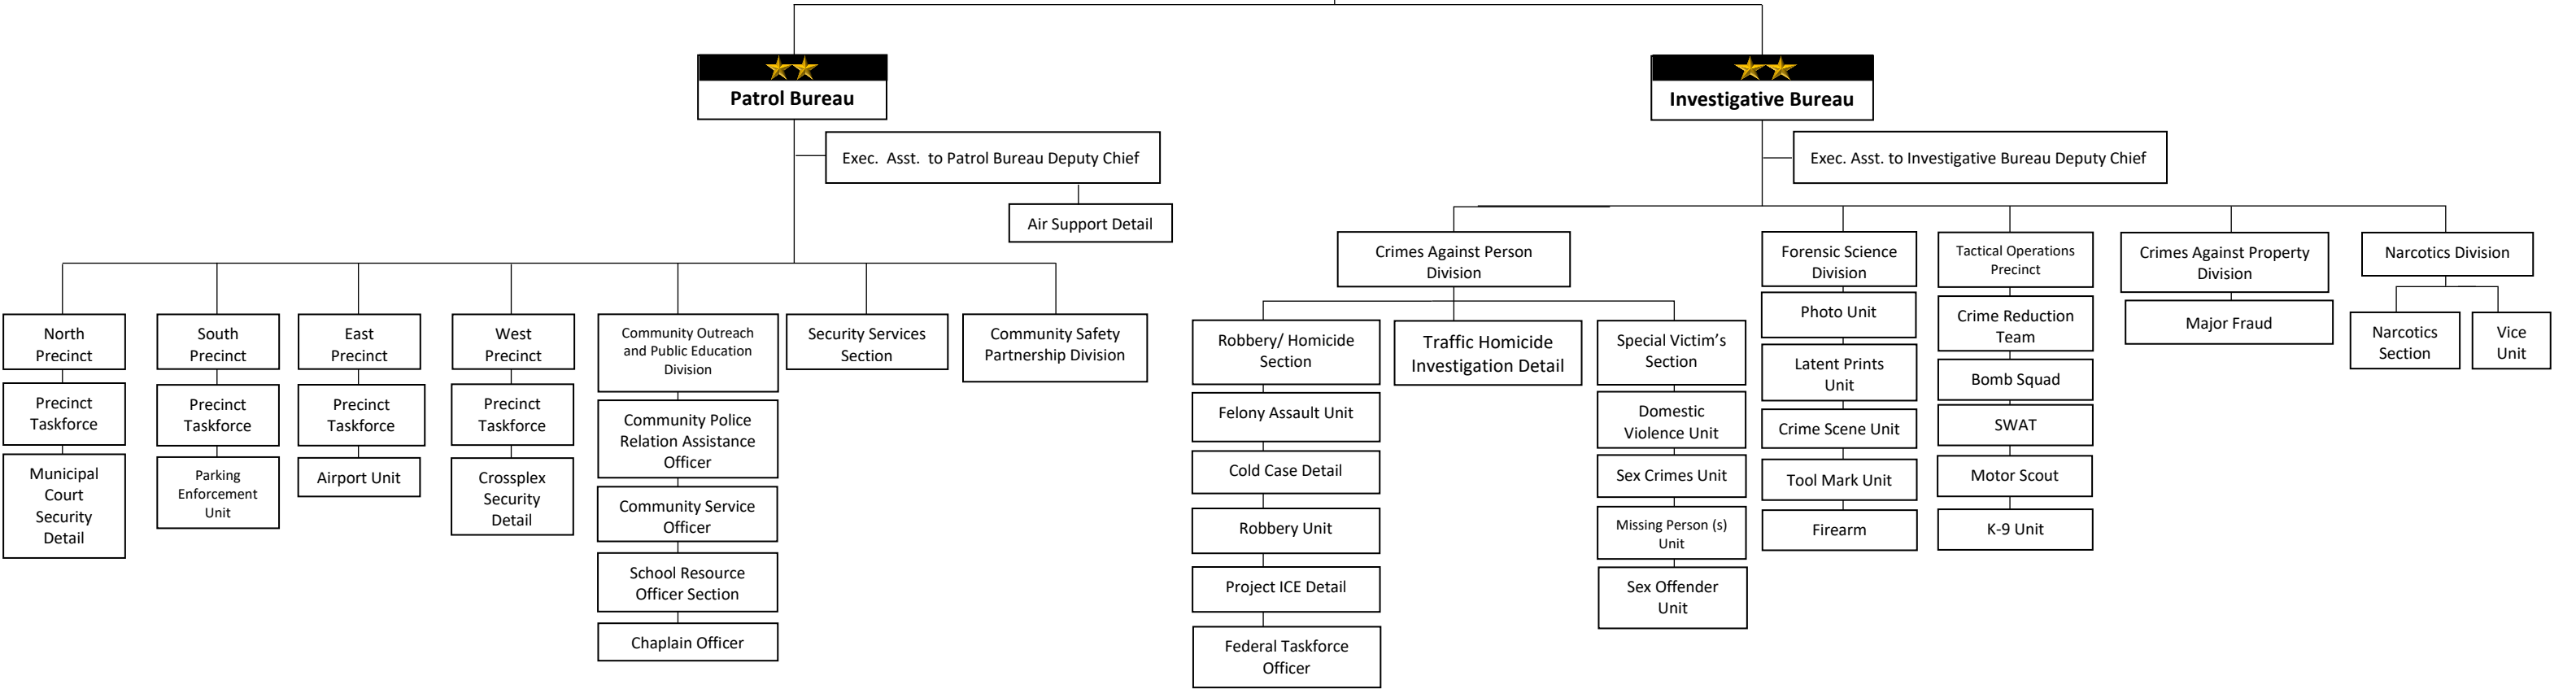

BIRMINGHAM POLICE DEPARTMENT ORGANIZATIONAL CHART- OVERVIEW

LEGEND

Level of Responsibility

- Office of Chief of Police — Chief of Police / General Manager
- Office of Administration — Assistant Chief / Director
- Bureau — Deputy Chief
- Precinct / Division / Office — Captain / Civilian Commanding Officer
- Section — Lieutenant
- Unit — Sergeant / Civilian Supervisor
- Detail — Officer / Administrative Clerk

Effective February 13, 2021