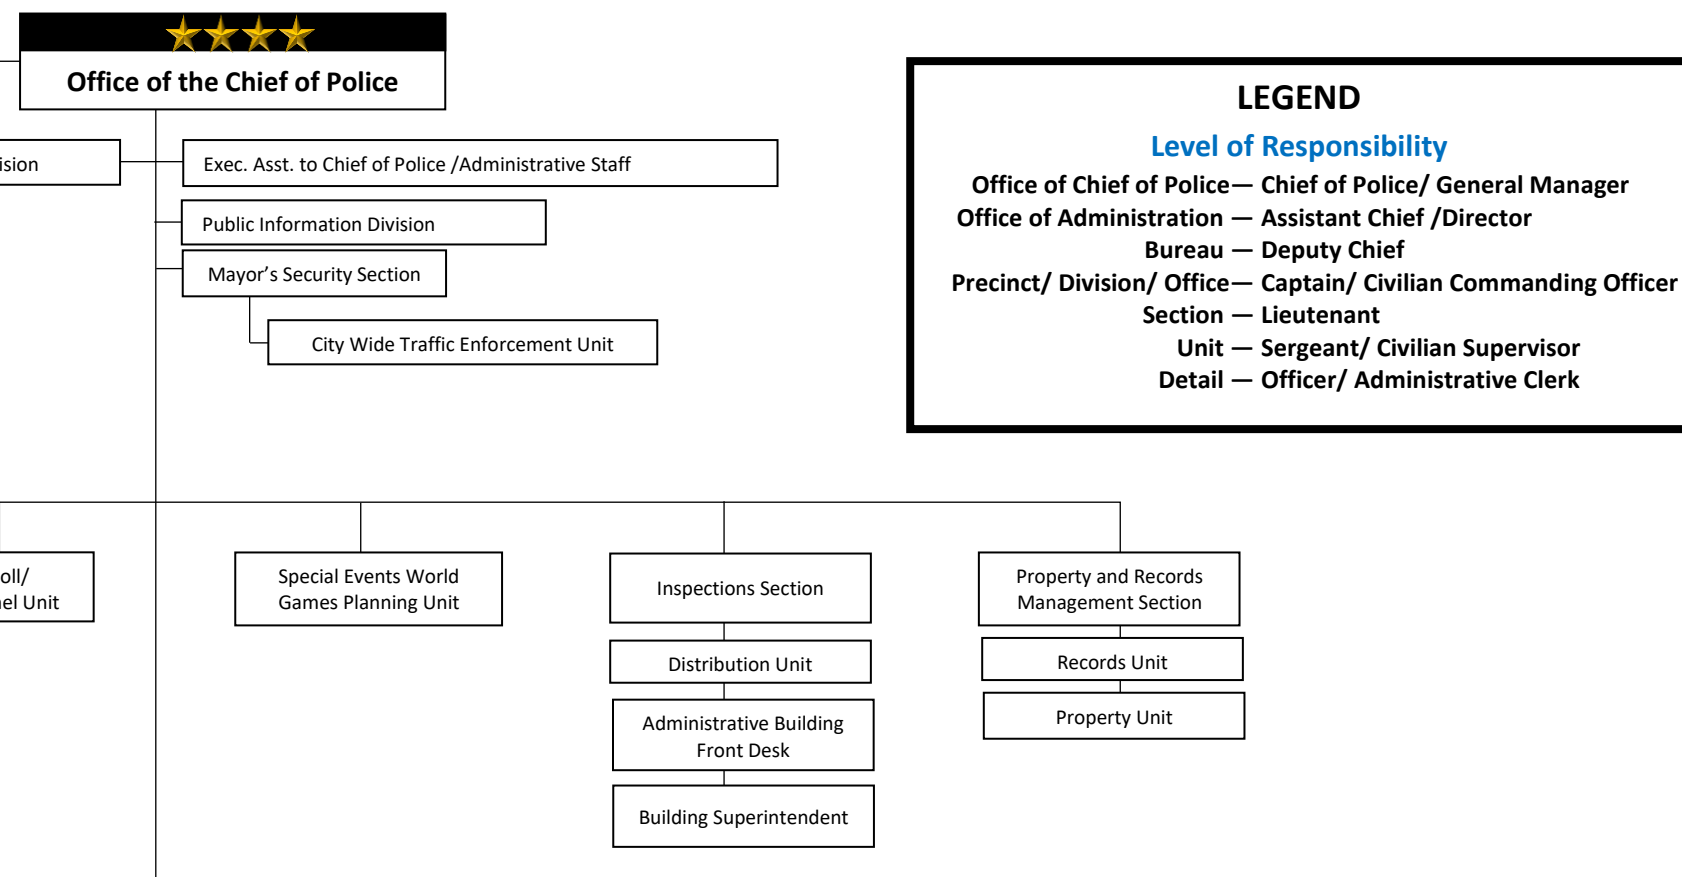

BIRMINGHAM POLICE DEPARTMENT ORGANIZATIONAL CHART- OVERVIEW

LEGEND

Level of Responsibility

- Office of Chief of Police — Chief of Police / General Manager
- Office of Administration — Assistant Chief / Director
- Bureau — Deputy Chief
- Precinct / Division / Office — Captain / Civilian Commanding Officer
- Section — Lieutenant
- Unit — Sergeant / Civilian Supervisor
- Detail — Officer / Administrative Clerk